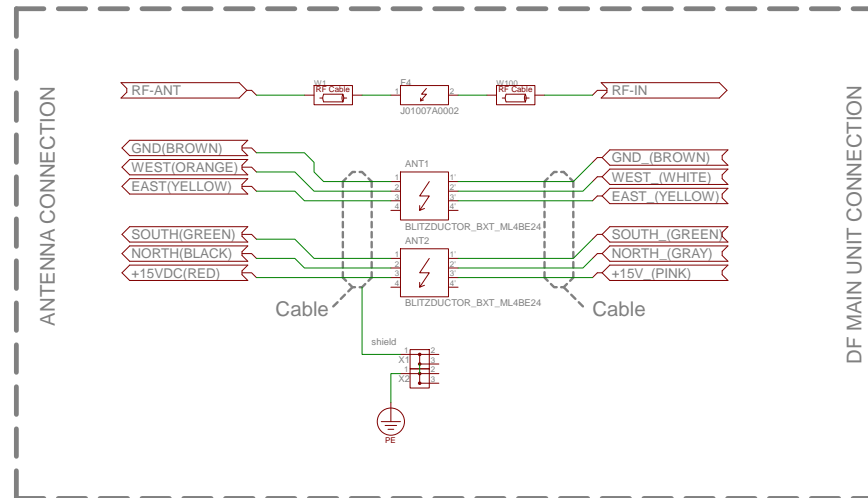

ANTENNA CABINET CONNECTIONS

Revision	Date	Name	Date	Project:
[1.00]	07.09.2015	M. Wrase	28.08.2015	RT-1000 Multichannel DF System
		Last checked by		All Options Integrated
		RHO		Connection Plan Antenna Cabinet[Rev 1.00]
		THEIA		Designation:
		RHO THEIA Elektronik GmbH E-Mail: email@rhotheia.de Internet: www.rhotheia.de		Drawing No.: 12-9-1-0015-6-4-3-61
		Last Edit: 16.02.2016 13:19:31		Last Edit: 16.02.2016 13:19:31
		Printed: 16.02.2016 16:12:18		Printed: 16.02.2016 16:12:18
		Filename: Connection Plan Antenna Cabinet		Page: 1/1